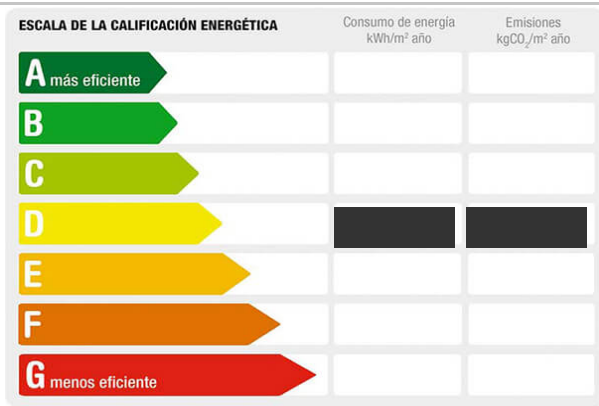

Reference: **1387-R2**
 Property type: Flat
 Sale/rent: For sale
 Price: **395.000 €**
 Condition: Buen estado

Floor: Baja
 Town: Mairena del Aljarafe
 Province: Sevilla
 Postal code: 41927
 Zone: Ciudad Expo